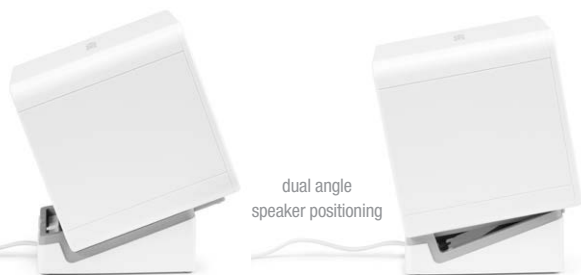

The processing creates a virtual sub-woofer, reproducing a deep natural sounding low end extension, up to 1.5 octaves below the actual physical capability of the drivers. As well it enhances and extends high-frequency detail and clarity, for crisp breathtaking reproduction of digital music files, video, TV, movie and gaming soundtracks.

The Auto Volume Adjust monitors the input level and automatically normalizes differences in volume between different audio sources and program material. No need to reach for the volume control with sudden changes in level with different media streams, or when shuffling songs, etc..

And Wide Sound generates a widened 3D image to produce a spacious soundstage with movie and gaming soundtracks, from a small speaker.

EASE-OF-USE

- Plug and play USB connectivity for computer audio or CD quality streaming with Bluetooth enabled device
- Horizontal or vertical positioning of control / amplifier unit
- Minimalist front panel with Mute and Volume control with LED level indication, Input, Bluetooth and Sound Mode selector switches
- Clear view OLED – shows Input source indication – rotates automatically with horizontal or vertical positioning of unit
- Analogue stereo input (mini-jack) for conventional wired connectivity
- Interactive CD-ROM manual and printed Getting Started quick set-up guide
- Card Remote Controller

dual angle speaker positioning