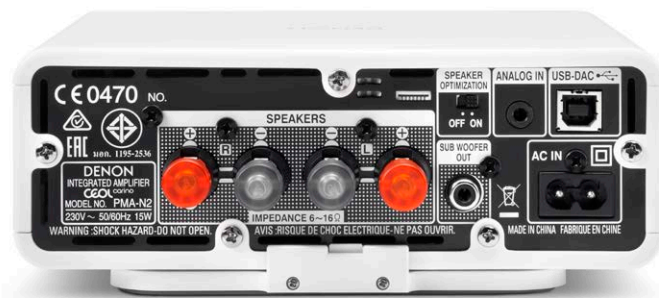

The Bluetooth® word mark and logos are registered trademarks owned by Bluetooth SIG, Inc. and any use of such marks by D&M Holdings Inc. is under license. Other trademarks and trade names are those of their respective owners.

© 2013 CSR plc and its group companies.

* All specs can be subject to change
* Available in Black and White