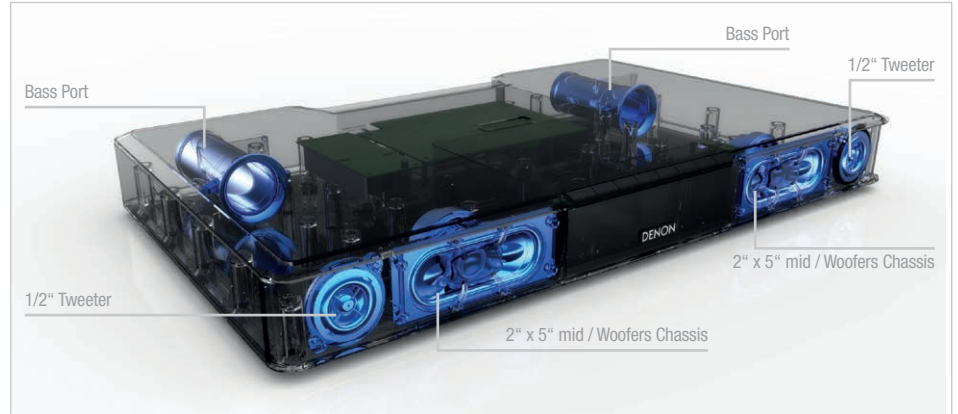

3 Listening Modes & Night Mode

In addition to the Virtual Surround sound mode, the DHT-T110 features custom sound modes tailored for different content. Choose Movie or Music for enjoying your favourite movie soundtracks and music. The Dialog mode delivers clear high fidelity sound with no additional acoustic enhancements.

It also features Night Mode which lets you enjoy high fidelity sound without annoying jumps in volume, so you can watch your favorite programs late into the night without disturbing other family members.

Easy to Install, Easy to Setup, Easy to Use

Connect the DHT-T110 directly to your TV with the included optical cable. We've also included a coaxial digital audio cable, along with a stereo analogue audio cable. The auto input switching feature chooses the best available audio source automatically. Setup is supported by quick start guide and an owner's manual.

The DHT-T110 comes with its own remote control, and it also has the ability to work with your existing TV's remote control, by learning your TV's remote control IR commands, so you can control the soundbase and your TV with just one remote control.

NEW FEATURES

- 2-way under TV Speaker Base
- 27kg weight capacity to hold up larger TVs
- Supports most of the screens up to 50"
- Bluetooth wireless streaming with aptX
- Optical and coax digital inputs as well as an analogue input
- Dolby digital decoder built in
- 3 listening modes
- Night Mode

STATE-OF-THE-ART DENON SOLUTIONS FOR MAXIMISING CONTENT QUALITY

- 2-way speaker system with 2x 1/2" tweeters and 2x oval 2" x 5" mid / woofers chassis
- Dolby digital decoding with Denon Virtual Surround
- Dynamic Bass Technology for powerful and precise bass reproduction
- Bluetooth with aptX streaming for CD like sound quality

EASE-OF-USE

- Learns your remote control
- Simple remote included
- Connects directly to your TV with one cable
- Auto input switching
- Bluetooth connectivity for wireless music streaming
- Quick Setup Guide for an easy start

Denon is a trademark or registered trademark of D&M Holdings, Inc.

* All specs can be subject to change

EAN	DHT-T110BKE2	4951035054833	Black
EU	DHT-T110BKE2	4951035054833	Black
UK	DHT-T110BKE2GB	4951035054833	Black